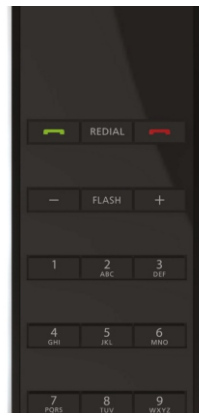

Moda, call the Sales Department

Auto Dimming with ambient light sensor
helps your to feel comfortable

HANDSET

- Corded & cordless handset
- 3 guest service keys on handset
- IP&Analog

The DECT handset magnetically connects to the charging base